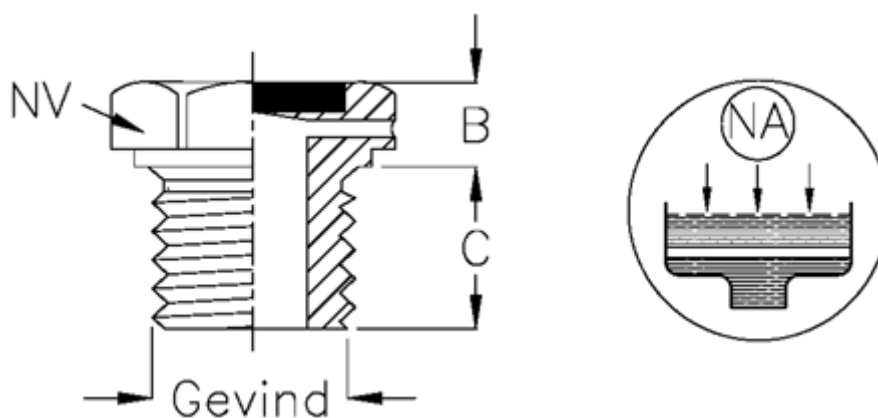

# Data Sheet

Article number: 21340484A

Description: Filling plug with breather  
Type 34A M22x1,5 ET.A (filling red)

## Measures

B = 8

C = 10

NV = 27

Thread = M22x1,5